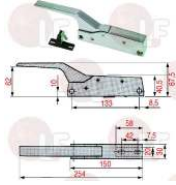

COMETTO

Gaskets for oven door

3786325 OVEN DOOR GASKET 460x420 mm
 made of silicone elastomer
 COLOUR BLACK
 for Convection oven (COMETTO)

COMETTO 62403

Handles

3242753 LH-RH CATCH WITHOUT LOCK 791 CR
for high temperatures
curved handgrip
length 254x30 mm - distance 133 mm
adjustable catch from 9 to 22 mm
for Convection oven electric (INOXTREND) RDA5E
RDE5E - RPDA5E - RPDE5E - RPDE5EP

COMETTO 33200310

3242957 RH/LH LOCKING HANDLE W/OUT KEYLOCK 790CR
straight handle
length 254x30 mm - mounting distance 133 mm
with adjustable strike from 9 to 22 mm
for high temperatures
for OVEN

COMETTO